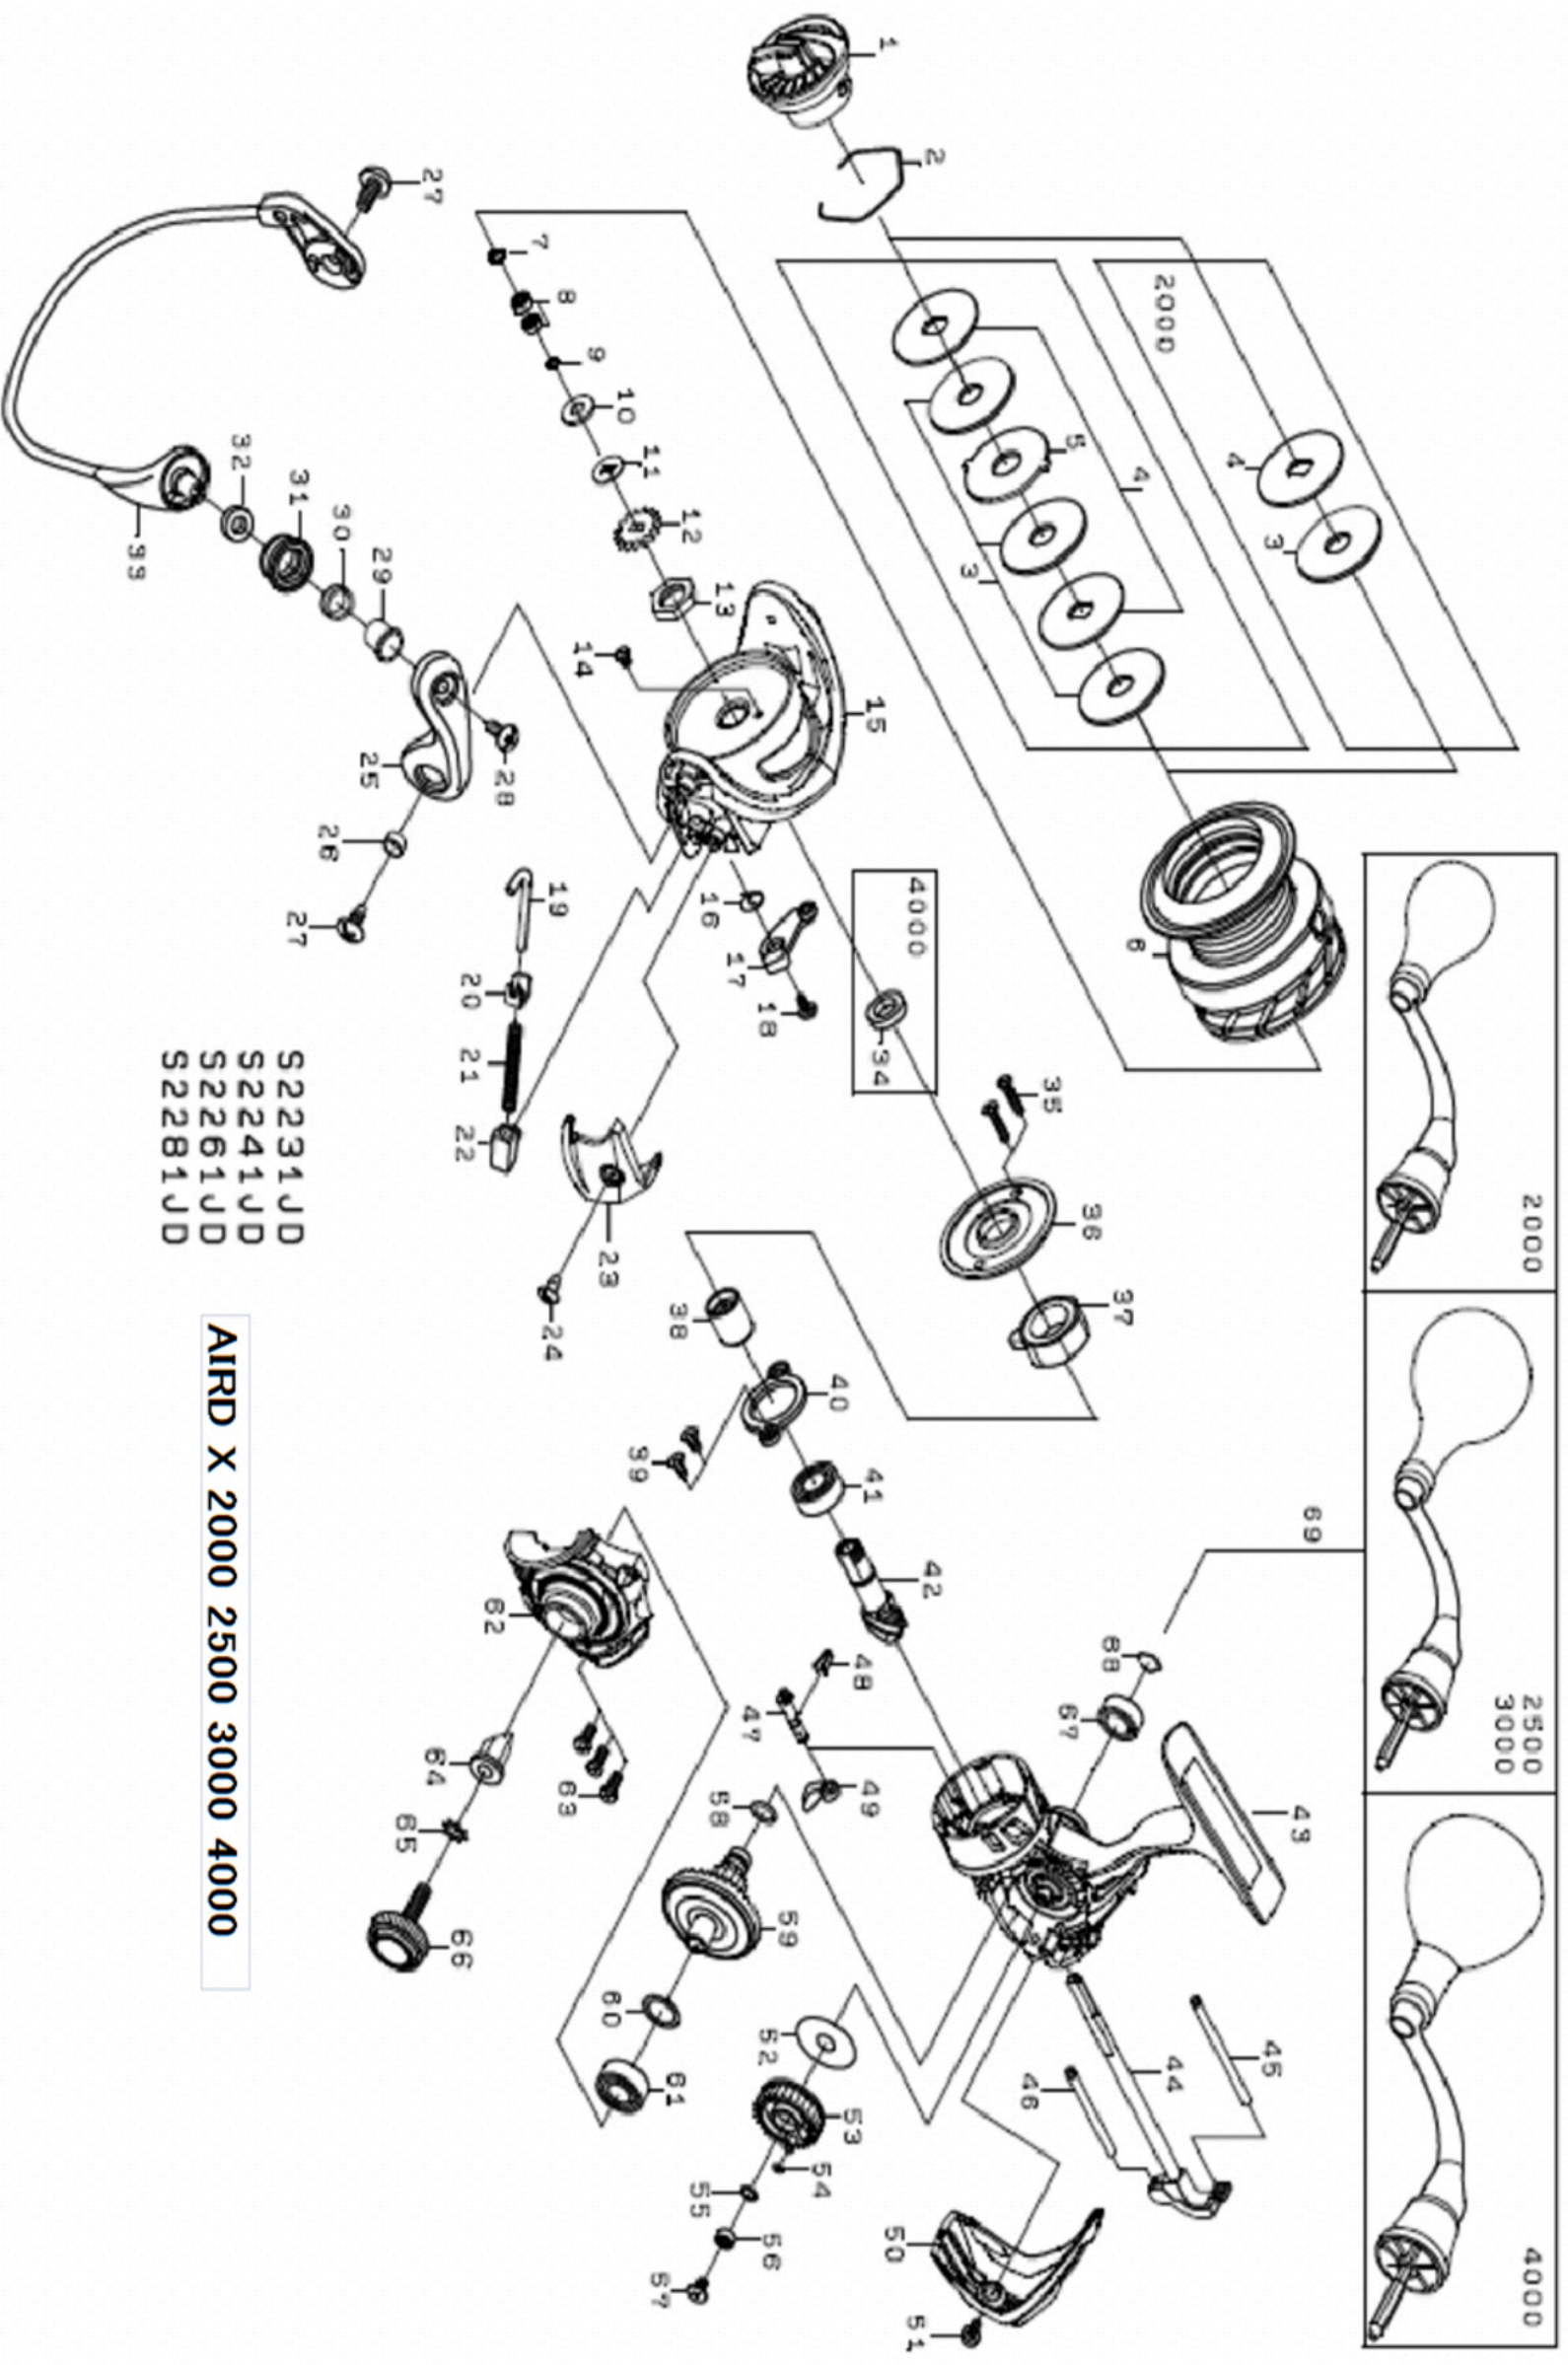

AIRD X 2000

Feel Alive.

Please quote by part number, not key number when ordering.
spares@daiwaaustralia.com.au PH: (02) 8644 8644

S22231JD
S22241JD
S22261JD
S22281JD

AIRD X 2000 2500 3000 4000

REEL NAME	MGFT CODE	KEY NO	PARTS CODE	DESCRIPTION
AIRD X 2000	S2231JD	1	6Q182701	Drag Knob
AIRD X 2000	S2231JD	2	6F373301	Drag Washer Retainer
AIRD X 2000	S2231JD	3	6E136001	Drag Washer
AIRD X 2000	S2231JD	4	6E467201	Key Washer
AIRD X 2000	S2231JD	5	-----	Eared Washer
AIRD X 2000	S2231JD	2~6	6Q282001	Spool Assembly
AIRD X 2000	S2231JD	7	6G213001	"O"-Ring (A)
AIRD X 2000	S2231JD	8	6E332501	Ball Bearing (A)
AIRD X 2000	S2231JD	9	6B411706	Washer (A)
AIRD X 2000	S2231JD	10	6E398000	Washer (B)
AIRD X 2000	S2231JD	11	6E467101	Washer (C)
AIRD X 2000	S2231JD	12	6G839301	Click Gear
AIRD X 2000	S2231JD	13	6Q122401	Rotor Nut
AIRD X 2000	S2231JD	14	6H022701	Screw (A)
AIRD X 2000	S2231JD	15	6Q139504	Rotor
AIRD X 2000	S2231JD	16	6H443301	Bail Trip Lever Spring
AIRD X 2000	S2231JD	17	6Q139601	Bail Trip Lever
AIRD X 2000	S2231JD	18	6H417701	Screw (B)
AIRD X 2000	S2231JD	19	6Q139801	Bail Spring Shaft
AIRD X 2000	S2231JD	20	6H576101	Retainer
AIRD X 2000	S2231JD	21	6H442401	Bail Spring
AIRD X 2000	S2231JD	22	6Q121501	Bail Spring Holder
AIRD X 2000	S2231JD	23	6Q146502	Cover (A)
AIRD X 2000	S2231JD	24	6G270801	Screw (C)
AIRD X 2000	S2231JD	25	6Q121604	Bail Arm
AIRD X 2000	S2231JD	26	6Q121701	Collar (A)
AIRD X 2000	S2231JD	27	6G205001	Screw (D)
AIRD X 2000	S2231JD	28	6G195602	Screw (E)
AIRD X 2000	S2231JD	29	6G195501	Collar (B)
AIRD X 2000	S2231JD	30	6G220701	Collar (C)
AIRD X 2000	S2231JD	31	6J089902	Line Roller
AIRD X 2000	S2231JD	32	6Q203401	Collar (D)
AIRD X 2000	S2231JD	33	6Q281601	Bail Assembly
AIRD X 2000	S2231JD	34	-----	Collar (E)
AIRD X 2000	S2231JD	35	6G837101	Screw (F)
AIRD X 2000	S2231JD	36	6Q139401	Cap
AIRD X 2000	S2231JD	37	6H992901	Roller Clutch
AIRD X 2000	S2231JD	38	6J001401	Spacing Sleeve
AIRD X 2000	S2231JD	39	6Q126201	Screw (G)
AIRD X 2000	S2231JD	40	6H442201	Bearing Retainer (A)
AIRD X 2000	S2231JD	41	6G467302	Ball Bearing (B)
AIRD X 2000	S2231JD	42	6Q132101	Pinion Gear
AIRD X 2000	S2231JD	43	6Q283401	Body
AIRD X 2000	S2231JD	44	6Q168401	Main Shaft
AIRD X 2000	S2231JD	45	6Q126301	Stabilizer Bar (A)
AIRD X 2000	S2231JD	46	6Q119101	Stabilizer Bar (B)
AIRD X 2000	S2231JD	47	6Q118101	Anti-Reverse Cam
AIRD X 2000	S2231JD	48	6H697801	Anti-Reverse Cam Spring
AIRD X 2000	S2231JD	49	6Q118001	Anti-Reverse Lever
AIRD X 2000	S2231JD	50	6Q120302	Rear Cover
AIRD X 2000	S2231JD	51	6G270801	Screw (H)
AIRD X 2000	S2231JD	52	6H595701	Washer (D)
AIRD X 2000	S2231JD	53	6Q139001	Oscillate Gear
AIRD X 2000	S2231JD	54	6H770601	"O"-Ring (B)
AIRD X 2000	S2231JD	55	6H129200	Washer (E)
AIRD X 2000	S2231JD	56	6G469005	Ball Bearing (C)
AIRD X 2000	S2231JD	57	6Q126101	Screw (I)
AIRD X 2000	S2231JD	58	6G670501	"O"-Ring (C)
AIRD X 2000	S2231JD	59	6Q132201	Drive Gear
AIRD X 2000	S2231JD	60	63758500	Washer (F)
AIRD X 2000	S2231JD	61	6G467302	Ball Bearing (D)
AIRD X 2000	S2231JD	62	6Q280901	Side Cover
AIRD X 2000	S2231JD	63	6G115001	Screw (J)
AIRD X 2000	S2231JD	64	6F721001	Collar (F)
AIRD X 2000	S2231JD	65	61608401	Washer (G)
AIRD X 2000	S2231JD	66	6Q132402	Handle Screw
AIRD X 2000	S2231JD	67	6G522702	Ball Bearing (E)
AIRD X 2000	S2231JD	68	6G472401	Bearing Retainer (B)
AIRD X 2000	S2231JD	69	6Q281701	Handle Assembly
AIRD X 2000	S2231JD	200	6Q281801	Handle Knob As
AIRD X 2000	S2231JD	201	6G469005	Ball Bearing
AIRD X 2000	S2231JD	202	6B411700	Washer
AIRD X 2000	S2231JD	203	6B679308	Truss Head Screw
AIRD X 2000	S2231JD	204	6Q281901	Screw As